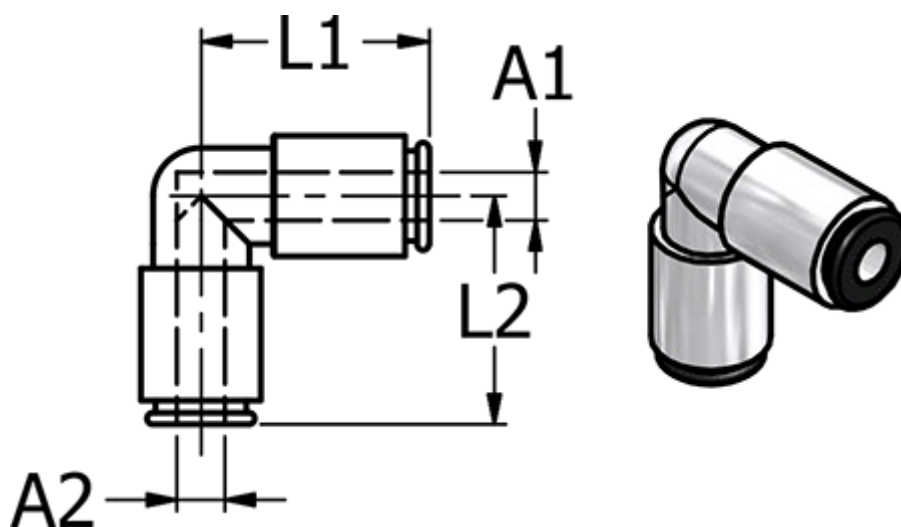

Article number: 586748004

Description: Push-in fitting 748.004,  $\text{Ø}4 / \text{Ø}4$   
Elbow connector

## Measures

Ext. hose diameter A1 = 4

Ext. hose diameter A2 = 4

L1 = 16.7

L2 = 16.7